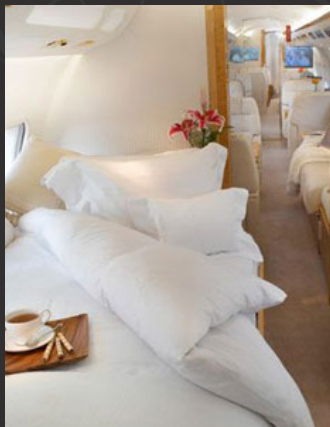

GLOBAL EXPRESS

Please note that aircraft interior may vary

details

Aircraft name	GLOBAL EXPRESS
Aircraft type	Long range corporate jet
Number of passengers	12- 19 passengers
Luggage capacity	15-30 kg per passenger
Range	12, 025 km
Cruise speed	905 km/h
Cabin height	Stand up cabin
Pressurised	Yes
Rest Room	Yes